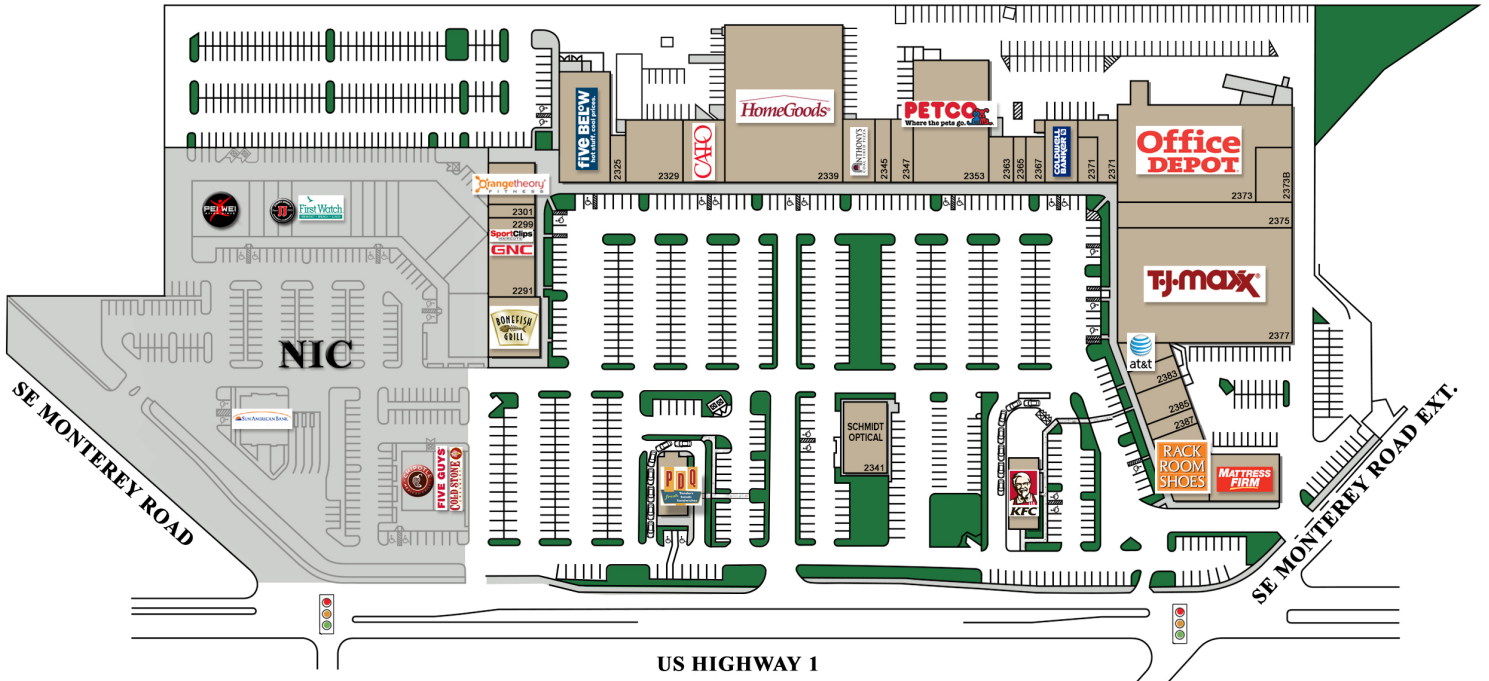

STUART CENTRE

200,000 SF

2283-2419 SE Federal Highway
Stuart, Florida 34994

HIGHLIGHTS

- Premier shopping center in Stuart market
- Strategically located on the southeast corner of US-1 and Monterey Road in area's main commercial/retail corridor
- Excellent visibility with over 1,200 feet of frontage on US-1
- 5 access points and 2 signalized intersections
- Strong daytime population with over 42,000 employees in 3 mile radius

TRAFFIC COUNTS: FDOT 2017

- 41,000 on US-1 South
- 32,500 on Monterey Road

JOIN THESE NATIONAL TENANTS

HomeGoods® T.J. Maxx®

Office
DEPOT

PETCO
Where the pets go.

PDQ
fresh
Tenders
Salads
Sandwiches

CATO

RACK
ROOM
SHOES

five BELOW

Orangetheory®
FITNESS

MATTRESS FIRM
Save Money. Sleep Happy.

DEMOGRAPHICS*

	3 MI	4 MI	5 MI
POPULATION	48,180	80,272	103,624
HOUSEHOLDS	21,267	35,121	46,129
AHI	\$79,014	\$84,178	\$85,783

Development. Leasing. Management.
Since 1957

STUART CENTRE

BAY	TENANT	SQ FT
2283	Bonefish Grill	5,074
2291	Treasure Coast Podiatry	2,520
2295	GNC	1,500
2297	Sport Clips	1,020
2299	Small Cakes	1,020
2301	Susie Hair Hero	1,020
2303	Orange Theory Fitness	3,452
2321-23	Five Below	9,000
2325	Modern Juice	1,236
2327	Style & Comfort	5840
2329	Cato	4,160
2331	PDQ	4,000
2339	HomeGoods	30,000
2341	Schmidt's Optical	5,000
2343	Anthony's Coal Fired Pizza	2,640
2345	Weight Watchers	1,440
2347	Learning Express	2,750
2353	Petco	15,000
2363	Hear X	1,287
2365	Cabinet Depot	960
2367	California Nails	960
2369	Coldwell Banker	2,888
2371	Rag Street Consignment	3,525
2373	Office Depot	25,000
2373B	Cabinet Depot	2,079
2375	By The Sea Interiors	7,332
2377	TJ Maxx	32,249
2379	Universal Systems Venture	1,730
2383	Mr. Gyros	1,920
2385	Dr. Robert Flanary Dentistry	1,440
2387	Perfect Hair & Nails	1,080
2399	Rack Room Shoes	5,860
2403-411	Mattress Firm	5,460
2419	KFC	3,595
	Bank Of America Walk Up ATM	