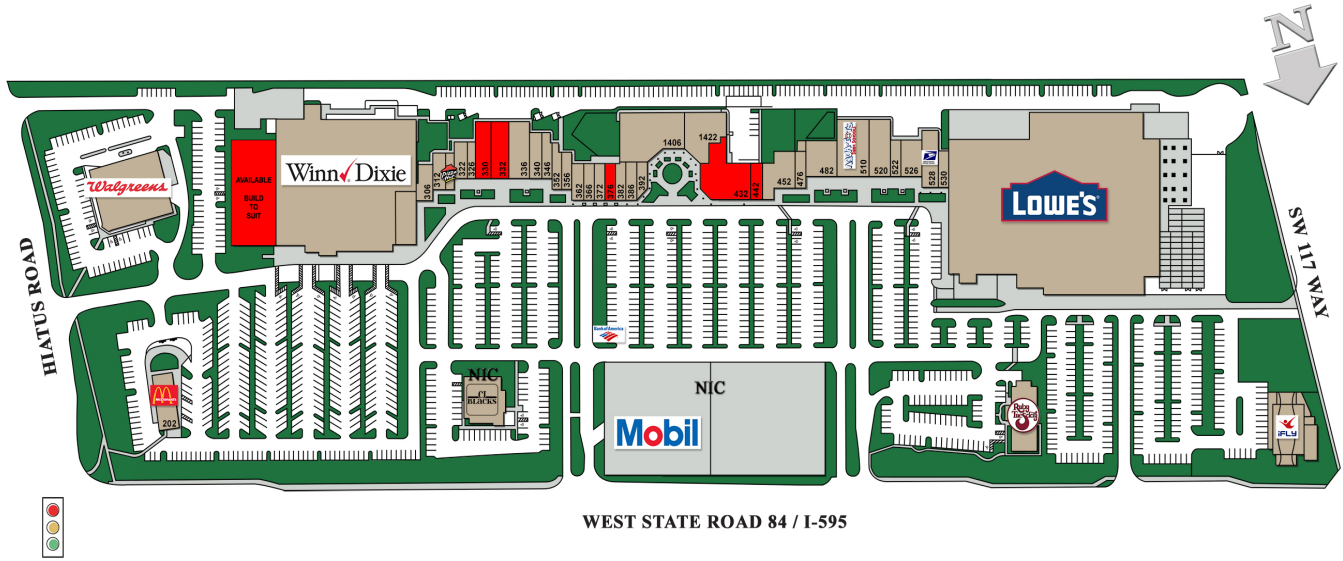

PLAZA AT DAVIE

325,479 SF

11202-11690 W. State Road 84
Davie, Florida 33325

HIGHLIGHTS

- “Billboard” location along I-595/S.R. 84 with:
 - Excellent visibility (+2,300 ft. of frontage)
 - On/off ramp at Hiatus Road
 - Signalized access
- Grocery-anchor Winn-Dixie completed an in-store upgrade in 2018
- Surrounded by several high-end, single family communities
- Pylon signage available

TRAFFIC COUNTS

- 160,000 on Interstate 595
- 12,000 on State Road 84
- 13,000 on Hiatus Road

SPACE AVAILABLE

- 6,578 SF 2nd generation restaurant (Suite 11432)
- 2,886 SF (Suite 11332)
- 2,700 SF (Suite 11442)

Zach Feldman
Leasing Representative
zfeldman@konoversouth.com
561.601.4474 (cell)

Development. Leasing. Management.
Since 1957

PLAZA AT DAVIE

BAY	TENANT	SQ FT
11202	McDonald's	3,491
11204	Walgreens	15,120
	AVAILABLE - BTS	14,000
11290	Winn-Dixie	61,644
11306	Reel Tennis	2,015
11300	CJ Blacks	6,000
11312	Shiny Nails	1,300
11316	Pizza Hut	1,300
11322	Casa Salsa	1,300
11326	Deli Boy	1,300
11330	AVAILABLE	2,128
11332	AVAILABLE	2,886
11336	Meg Segreto Dance	5,000
11340	The Hit Music Studio	1,590
11346	Goodwill	1,645
11352	The Mail Box Place	1,321
11356	Denvest	1,263
11362	Metro USA	1,300
11366	Berardi Accounting	1,300
11372	Sip & Sparkle	1,300
11376	AVAILABLE	1,294
11382-6	Xtreme Realty Team	2,600
11392	The Ice Cream Club	1,182
11406	Smiley Faces Academy	9,422
11422	Himalayan House	5,317
11432	AVAILABLE (Restaurant)	6,578
11442	AVAILABLE	2,700
11452	F45 Training	3,500
11476	China 84	1,300
11482	Petland	3,900
11510	Aqua Tots	6,137
11520	Universal Dialysis	3,842
11522	The Quality Barber	1,300
11526	Pinch A Penny	2,600
11528	U.S. Post Office	3,038
11530	Bella Hair Salon	957
11590	Ruby Tuesday	5,866
11600	Lowe's	149,025
11690	iFly	5,000
	Bank of America ATM	