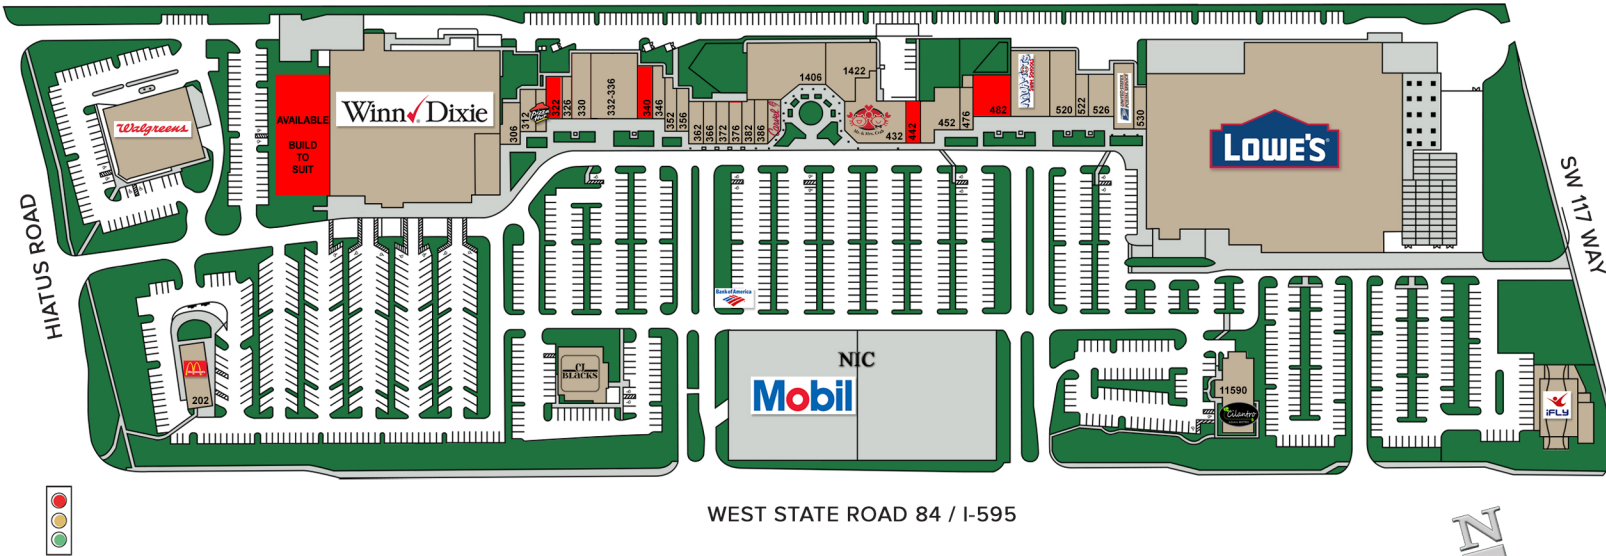

PLAZA AT DAVIE

Davie, Florida • 325,479 SF

BAY	TENANT	SQ FT
11202	McDonald's	3,491
11204	Walgreens	15,120
AVAILABLE BUILD TO SUIT	AVAILABLE BUILD TO SUIT	14,000
11290	Winn-Dixie	61,644
11306	Select Medical	2,015
11312	Natural Nails	1,300
11316	Pizza Hut	1,300
11322	AVAILABLE	1,300
11326	Deli Boy Subs	1,300
11330	Casa Salsa	2,128
11332-336	My Suite! @ Beauty Square	7,886
11340	AVAILABLE	1,590
11346	Goodwill Donations	1,645
11352	The Mailbox Place	1,321
11356	Comfy Smile Dental	1,263
11362	Metro by T-Mobile	1,300
11366	Tax Matters	1,300
11372	Pearl Boba Tea	1,300
11376-86	Xtreme Realty Team	3,894
11392	Carvel	1,182
11406	Smiley Faces Academy	9,422
11422	The Palace Cuisine of India	5,317
11432	Mr. and Mrs. Crab Seafood	6,579
11442	AVAILABLE	2,700
11452	F45 Fitness	3,500
11476	The Wild Mug	1,300
11482	AVAILABLE	3,900
11510	Aqua Tots	
11520	Swim School	6,137
11522	Universal Kidney Center Shop	3,842
11526	Quality Barber	1,300
11526	Pinch A Penny	2,600
11528	US Post Office	3,038
11530	Bella Hair Salon	957
11590	Cilantro Asian Bistro	5,866
11600	Lowe's	149,025
11690	iFLY	5,000
	Bank of America Walk Up ATM	

The name or location of any owner, occupant or tenant noted on the Site Plan is not a representation of Landlord as to the identity or type of business that will be conducted by any owner, occupant or tenant in any space in the Shopping Center.