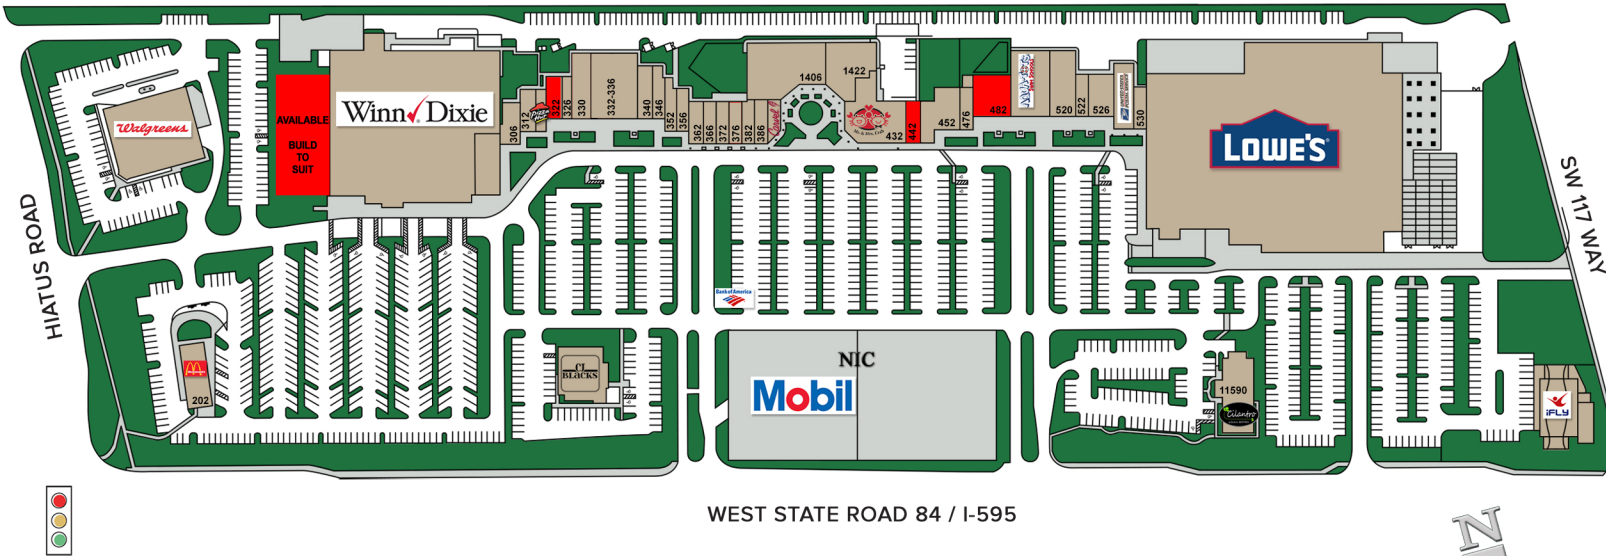

PLAZA AT DAVIE

Davie, Florida • 325,479 SF

BAY	TENANT	SQ FT
11202	McDonald's	3,491
11204	Walgreens	15,120
	AVAILABLE BUILD TO SUIT	14,000
11290	Winn-Dixie	61,644
11306	Select Medical	2,015
11312	Natural Nails	1,300
11316	Pizza Hut	1,300
11322	AVAILABLE	1,300
11326	Deli Boy Subs	1,300
11330	Casa Salsa	2,128
11332-336	My Suite! @ Beauty Square	7,886
11340	Eleve Med Spa	1,590
11346	Goodwill Donations	1,645
11352	The Mailbox Place	1,321
11356	Comfy Smile Dental	1,263
11362	Metro by T-Mobile	1,300
11366	Tax Matters	1,300
11372	Pearl Boba Tea	1,300
11376-86	Xtreme Realty Team	3,894
11392	Carvel	1,182
11406	Smiley Faces Academy	9,422
11422	The Palace Cuisine of India	5,317
11432	Mr. and Mrs. Crab Seafood	6,579
11442	AVAILABLE	2,700
11452	F45 Fitness	3,500
11476	The Wild Mug	1,300
11482	AVAILABLE	3,900
11510	Aqua Tots Swim School	6,137
11520	Universal Kidney Center Shop	3,842
11522	Quality Barber	1,300
11526	Pinch A Penny	2,600
11528	US Post Office	3,038
11530	Bella Hair Salon	957
11590	Cilantro Asian Bistro	5,866
11600	Lowe's	149,025
11690	iFLY	5,000
	Bank of America Walk Up ATM	

The name or location of any owner, occupant or tenant noted on the Site Plan is not a representation of Landlord as to the identity or type of business that will be conducted by any owner, occupant or tenant in any space in the Shopping Center.