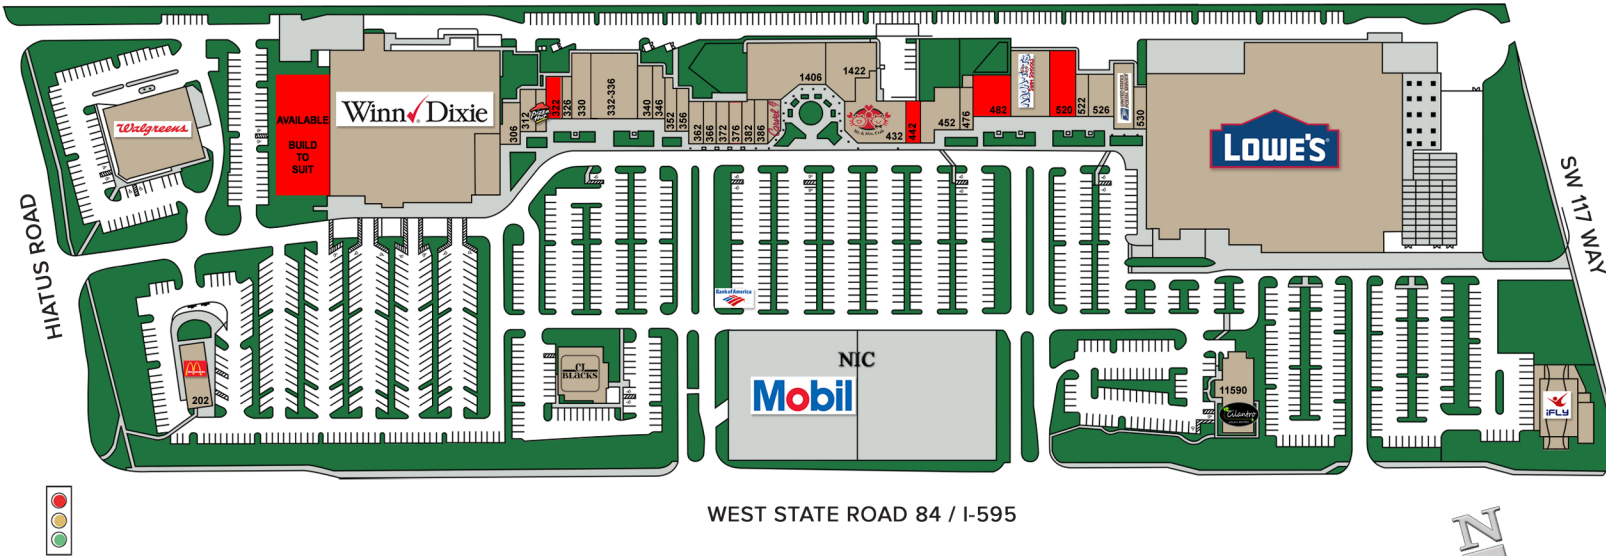

# PLAZA AT DAVIE

Davie, Florida • 325,479 SF

BAY	TENANT	SQ FT
11202	McDonald's	3,491
11204	Walgreens	15,120
	<b>AVAILABLE BUILD TO SUIT</b>	<b>14,000</b>
11290	Winn-Dixie	61,644
11306	Select Medical	2,015
11312	Natural Nails	1,300
11316	Pizza Hut	1,300
<b>11322</b>	<b>AVAILABLE</b>	<b>1,300</b>
11326	Deli Boy Subs	1,300
11330	Casa Salsa	2,128
11332-336	My Suite! @ Beauty Square	7,886
11340	Eleve Med Spa	1,590
11346	Goodwill Donations	1,645
11352	The Mailbox Place	1,321
11356	Comfy Smile Dental	1,263
11362	Metro by T-Mobile	1,300
11366	Tax Matters	1,300
11372	Pearl Boba Tea	1,300
11376-86	Xtreme Realty Team	3,894
11392	Carvel	1,182
11406	Smiley Faces Academy	9,422
11422	The Palace Cuisine of India	5,317
11432	Mr. and Mrs. Crab Seafood	6,579
<b>11442</b>	<b>AVAILABLE</b>	<b>2,700</b>
11452	F45 Fitness	3,500
11476	The Wild Mug	1,300
<b>11482</b>	<b>AVAILABLE</b>	<b>3,900</b>
11510	Aqua Tots Swim School	6,137
<b>11520</b>	<b>AVAILABLE</b>	<b>3,842</b>
11522	Quality Barber	1,300
11526	Pinch A Penny	2,600
11528	US Post Office	3,038
11530	Bella Hair Salon	957
11590	Cilantro Asian Bistro	5,866
11600	Lowe's	149,025
11690	iFLY	5,000
	Bank of America Walk Up ATM	

The name or location of any owner, occupant or tenant noted on the Site Plan is not a representation of Landlord as to the identity or type of business that will be conducted by any owner, occupant or tenant in any space in the Shopping Center.