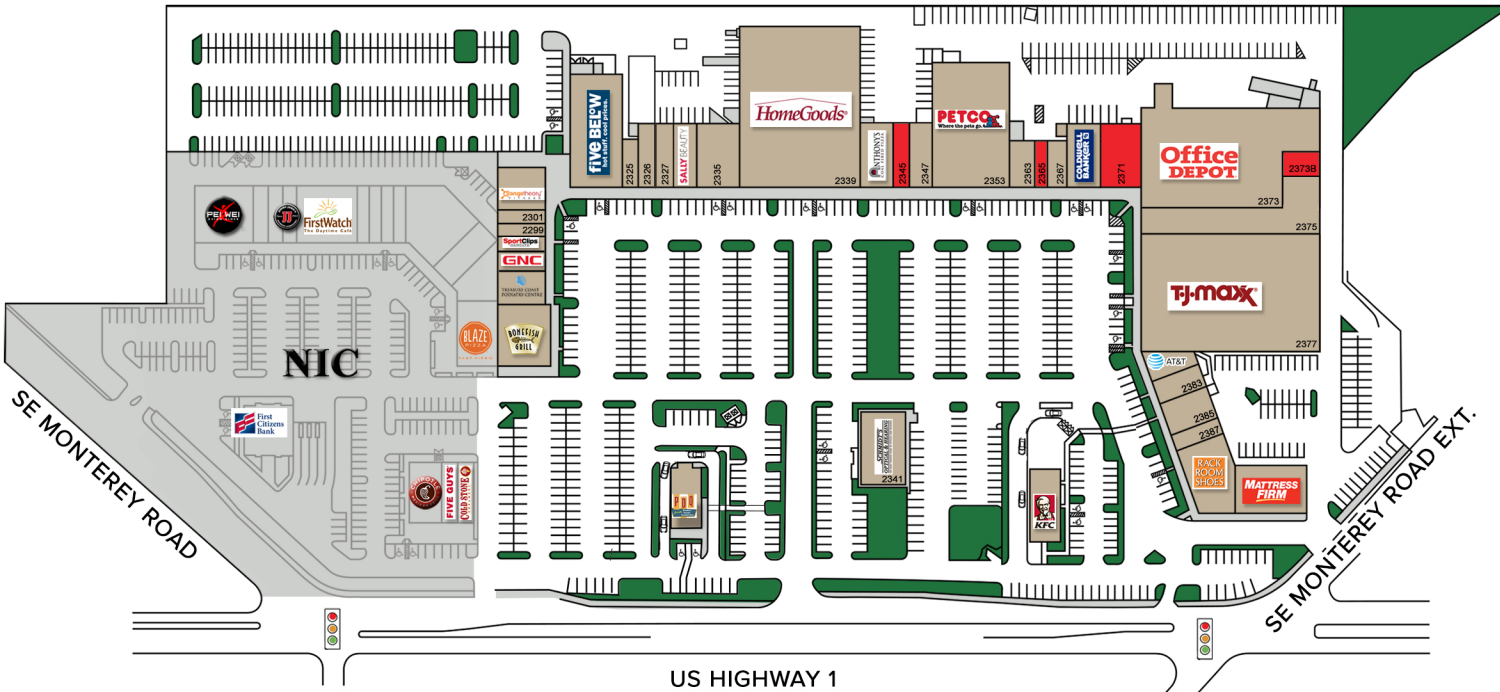

STUART CENTRE

Stuart, Florida • 194,037 SF

BAY	TENANT	SQ FT
2283	Bonefish Grill	5,074
2291	Treasure Coast Podiatry	2,520
2295	GNC	1,500
2297	Sport Clips	1,020
2299	Small Cakes	1,020
2301	Susie Hair Hero	1,020
2303	Orange Theory Fitness	3,452
2321-23	Five Below	9,000
2325	Peach Cobbler Factory	1,236
2326	First Impressions	
	Doors & More, Inc.	2,040
2327	European Wax Center	1,920
2329	Sally's Beauty Supply	1,880
2331	PDQ	4,000
2335	My Salon Suite	4,160
2339	HomeGoods	30,000
2341	Schmidt's Opticals	5,000
2343	Anthony's Coal	
	Fired Pizza	2,640
2345	AVAILABLE	1,440
2347	iCRYO of Stuart	2,750
2353	Petco	15,000
2363	HearUSA	1,287
2365	AVAILABLE	960
2367	California Nails	960
2369	Coldwell Banker	2,888
2371	AVAILABLE	3,525
2373	Office Depot	25,000
2373B	AVAILABLE	2,079
2375	Appliances 4 Less	7,332
2377	TJ Maxx	32,249
2379	AT&T	1,730
2383	Mr. Gyros	1,920
2385	Stuart Family Dentistry	1,440
2387	The Joint	1,080
2399	Rack Room Shoes	5,860
2403-411	Mattress Firm	5,460
2419	KFC	3,595

The name or location of any owner, occupant or tenant noted on the Site Plan is not a representation of Landlord as to the identity or type of business that will be conducted by any owner, occupant or tenant in any space in the Shopping Center.