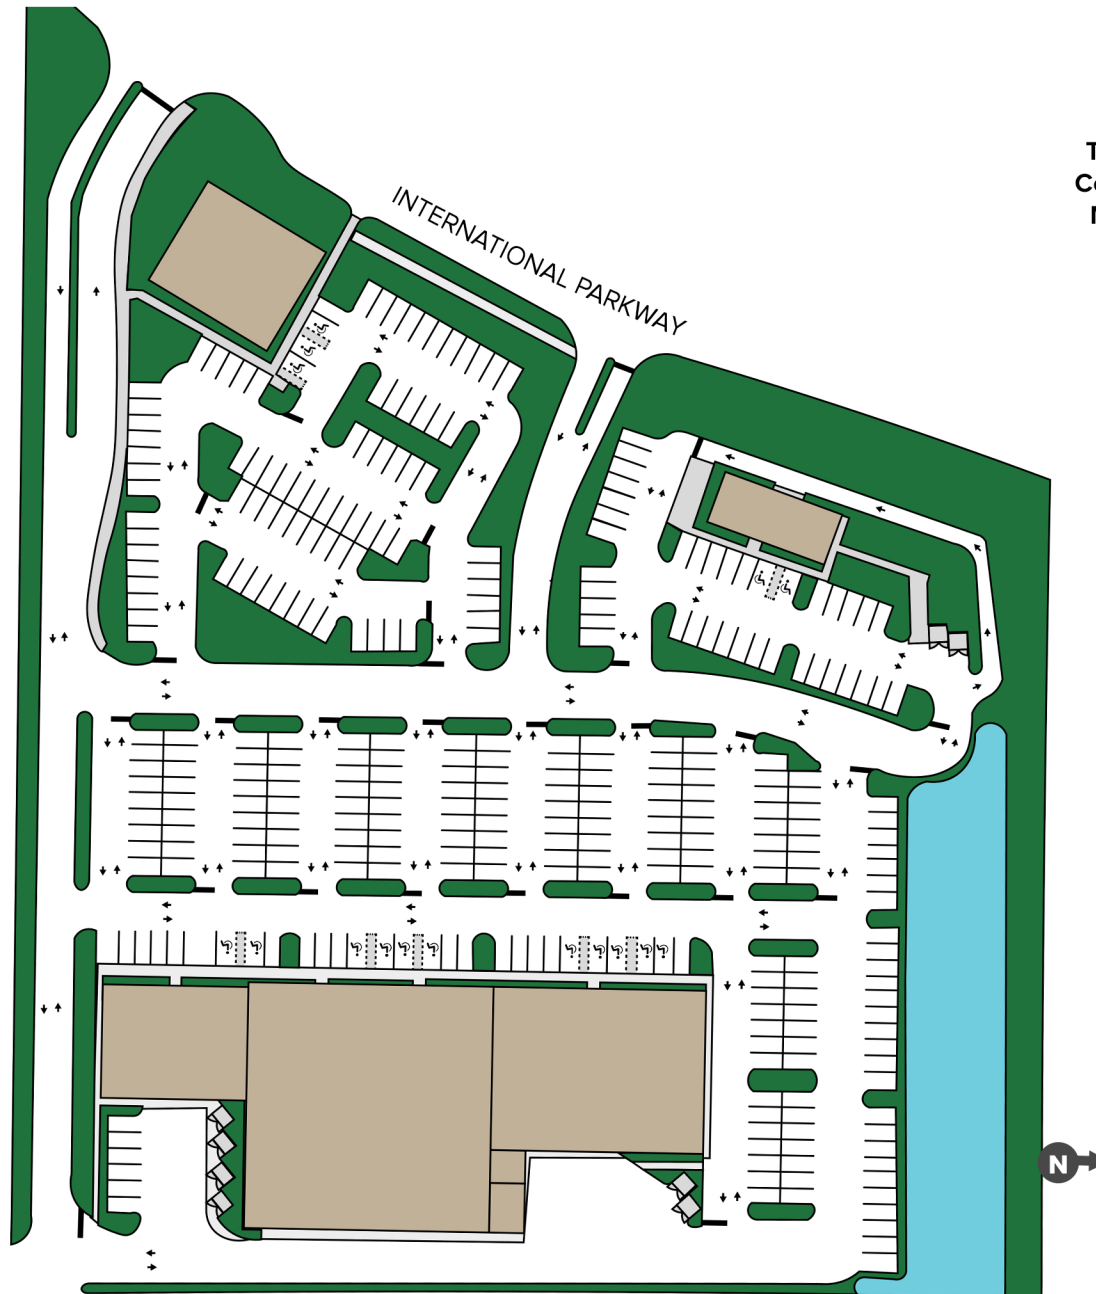

PIEDMONT TOWN CENTER

Lake Mary, Florida

TOTAL SITE AREA 18.5 ACRES
Commercial site area 10.5 Acres
Multi-Family site area 8 Acres

I-4